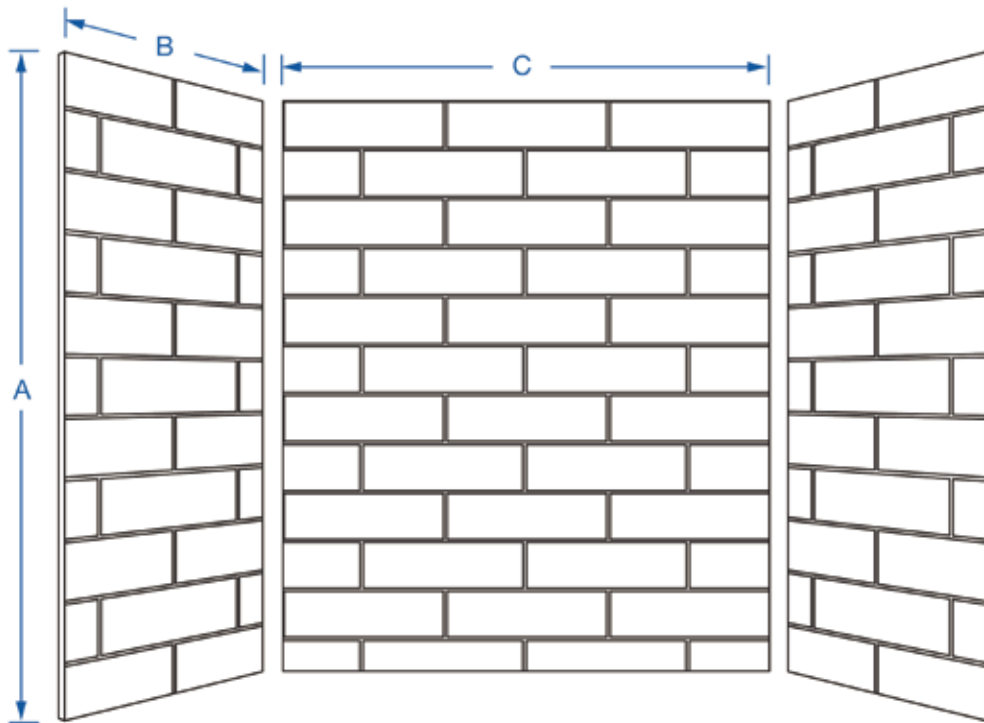

Shower Wall System

3PC Shower Wall Kit - Modern Subway Tile

Model	A	B	C
363696-MS	96"	36"	36"
366296-MS	96"	36"	62"
346296-MS	96"	34"	62"
366296-MS	96"	36"	62"
426296-MS	96"	42"	62"
424296-MS	96"	42"	42"
345096-MS	96"	34"	50"
505096-MS	96"	50"	50"

SM = Modern Subway Tile Pattern

Wall Kits come with two side wall panels and one back wall panel. Corner moldings and soap dishes sold separately.

Product Information

The Florestone Wall kit is shipped in one carton containing two sides wall panels and one back wall panel. Unit to be manufactured of Florestone Solid Surface. Before beginning installation, check for damage. Report damage to your supplier. **DO NOT INSTALL A DAMAGED UNIT.**

IMPORTANT: Sealant must be applied to the seam where the walls meet the tub and where the Side Walls and Back Wall interlock to avoid water damage.

Do not use abrasive or acid based materials on wall surface.