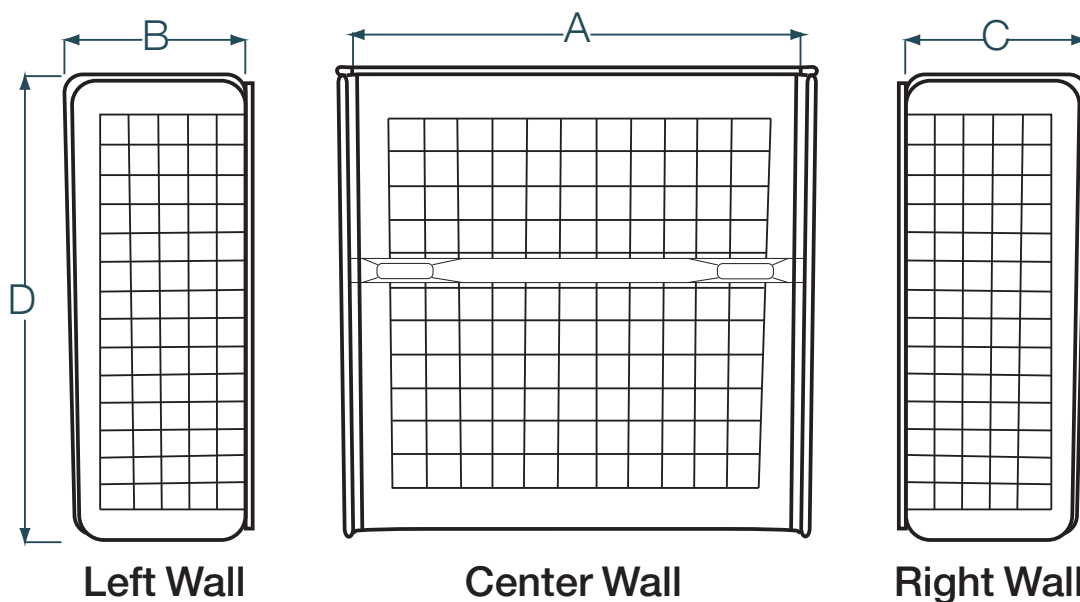

3160WS

inches

TUB SHOWER WALL KIT

60 x 26 x 59 inches

Note: Tub is not included.
Shown for representation only.

COLOR OPTIONS

Standard Color	Code
White	WT

FEATURES

- 3 Piece tub shower wall kit consists of 1 back wall and 2 side walls
- AcrylX™ applied acrylic finish
- Strip containing 2 shelves runs along the back wall
- Features a small square tile pattern
- Compatible with the 6012-3W tub (not included)

FLORESTONE
A spec above.

3160WS

60 x 26 x 59
inches

3PC SHOWER WALL inches

Model	A	B	C	D
3160WS	60	26	26	59