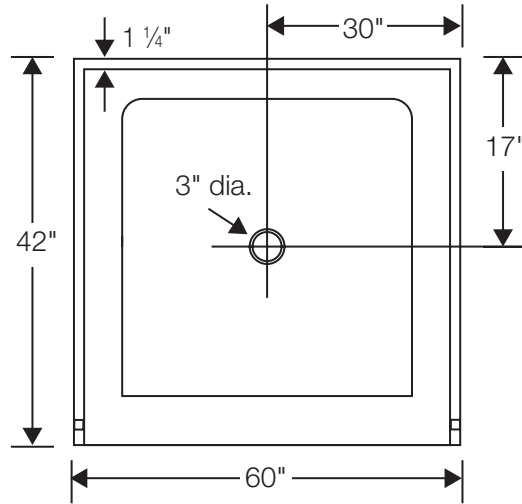

SAFLOR SINGLE THRESHOLD SHOWER BASE

Exterior Dimensions: 60 x 42 x 4

FEATURES

- Will not mold or mildew, no grout to clean
- Textured, slip-resistant surface
- Low 3" threshold
- No surface coating to chip or crack
- Available in White only
- Limited Lifetime – Residential
Limited 5-year – Commercial

Dimensions may vary \pm 1/4" inch.

Please check unit before installation.

*See terms and conditions for details.

COLOR OPTION

Standard Color	Code
White	WT

6042-1

Exterior Dimensions:
60 x 42 x 4 inches

FEATURES Dimensional Tolerance $\pm 1/4"$. Dimensions needed for site preparation should be measured from the unit. American Bath Group assumes no responsibility for preparatory work.

Model #	Item #	Drain	Pkg. Wt.
Saflor Shower Pan 6042-1	1426011	Center	79

DIMENSIONS

Specifications	inches
Width:	60
Depth:	42
Height: Overall / Net	4 / 3
Enclosure Opening	57 1/2
Skirt Height	3
Drain Rough-In (from Back Wall)	20
Drain Rough-In (from Side Wall)	30
Drain: Diameter / Clearance	3 / 2 1/4

FRAMING DIMENSIONS INCHES

Type	D Depth	W Width	H Height	A	B	C
Alcove	42 3/16	60 3/8	3	Box Out	30 3/16	20 3/16

Rev. 06.15.24