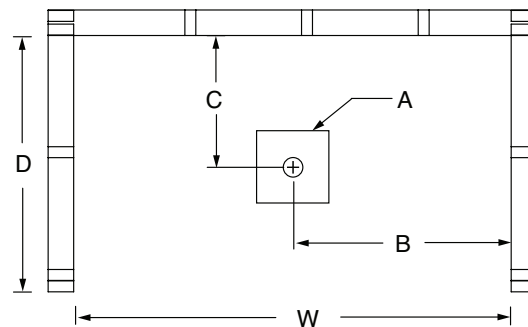

SAFLOR SINGLE THRESHOLD SHOWER BASE

Exterior Dimensions: 60 x 42 x 4

FEATURES

- Will not mold or mildew, no grout to clean
- Textured, slip-resistant surface
- Low 3" threshold
- No surface coating to chip or crack
- Available in White only
- Limited Lifetime – Residential
Limited 5-year – Commercial

Dimensions may vary \pm 1/4" inch.

Please check unit before installation.

*See terms and conditions for details.

COLOR OPTION

Standard Color	Code
White	WT

6042-1

Exterior Dimensions:
60 x 42 x 4 inches

FEATURES Dimensional Tolerance $\pm 1/4"$. Dimensions needed for site preparation should be measured from the unit. American Bath Group assumes no responsibility for preparatory work.

Model #	Item #	Drain	Pkg. Wt.
Saflor Shower Pan 6042-1	1426011	Center	79

DIMENSIONS

Specifications	inches
Width:	60
Depth:	42
Height: Overall / Net	4 / 3
Enclosure Opening	57 1/2
Skirt Height	3
Drain Rough-In (from Back Wall)	20
Drain Rough-In (from Side Wall)	30
Drain: Diameter / Clearance	3 / 2 1/4

FRAMING DIMENSIONS INCHES

Type	D Depth	W Width	H Height	A	B	C
Alcove	42 3/16	60 3/8	3	Box Out	30 3/16	20 3/16

Rev. 06.15.24