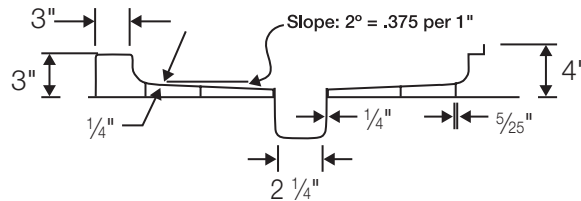

SAFLOR SINGLE THRESHOLD SHOWER BASE

Exterior Dimensions: 60 x 42 x 4

FEATURES

- Will not mold or mildew, no grout to clean
- Textured, slip-resistant surface
- Low 3" threshold
- No surface coating to chip or crack
- Available in White only
- Limited Lifetime – Residential
Limited 5-year – Commercial

Dimensions may vary \pm 1/4" inch.

Please check unit before installation.

*See terms and conditions for details.

COLOR OPTION

Standard Color	Code
White	WT

6042-1

Exterior Dimensions:
60 x 42 x 4 inches

FEATURES Dimensional Tolerance $\pm 1/4"$. Dimensions needed for site preparation should be measured from the unit. American Bath Group assumes no responsibility for preparatory work.

Model #	Item #	Drain	Pkg. Wt.
Saflor Shower Pan 6042-1	1426011	Center	79

DIMENSIONS

Specifications	inches
Width:	60
Depth:	42
Height: Overall / Net	4 / 3
Enclosure Opening	57 1/2
Skirt Height	3
Drain Rough-In (from Back Wall)	20
Drain Rough-In (from Side Wall)	30
Drain: Diameter / Clearance	3 / 2 1/4