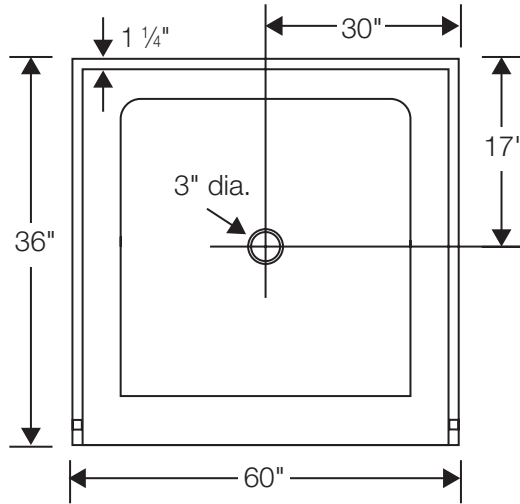

SAFLOR SINGLE THRESHOLD SHOWER BASE

Exterior Dimensions: 60 x 36 x 4

FEATURES

- Will not mold or mildew, no grout to clean
- Textured, slip-resistant surface
- Low 3" threshold
- No surface coating to chip or crack
- Available in White only
- Limited Lifetime – Residential
Limited 5-year – Commercial

Dimensions may vary \pm 1/4" inch.
Please check unit before installation.

*See terms and conditions for details.

COLOR OPTION

Standard Color	Code
White	WT

6036-1

Exterior Dimensions:
60 x 36 x 4 inches

FEATURES Dimensional Tolerance $\pm 1/4"$. Dimensions needed for site preparation should be measured from the unit. American Bath Group assumes no responsibility for preparatory work.

Model #	Item #	Drain	Pkg. Wt.
Saflor Shower Pan 6036-1	1366011	Center	71

DIMENSIONS

Specifications	inches
Width:	60
Depth:	36
Height: Overall / Net	4 / 3
Enclosure Opening	57 1/2
Skirt Height	3
Drain Rough-In (from Back Wall)	17
Drain Rough-In (from Side Wall)	30
Drain: Diameter / Clearance	3 / 2 1/4

FRAMING DIMENSIONS INCHES

Type	D Depth	W Width	H Height	A	B	C
Alcove	36 3/16	60 3/8	3	Box Out	30 3/16	17 1/16

Rev. 06.15.24