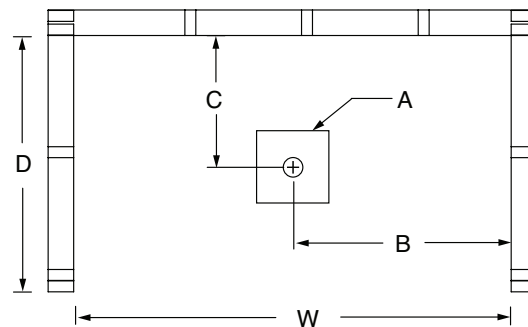

SAFLOR SINGLE THRESHOLD SHOWER BASE

Exterior Dimensions: 60 x 36 x 4

FEATURES

- Will not mold or mildew, no grout to clean
- Textured, slip-resistant surface
- Low 3" threshold
- No surface coating to chip or crack
- Available in White only
- Limited Lifetime – Residential
Limited 5-year – Commercial

Dimensions may vary \pm 1/4" inch.
Please check unit before installation.

*See terms and conditions for details.

COLOR OPTION

Standard Color	Code
White	WT

6036-1

Exterior Dimensions:
60 x 36 x 4 inches

FEATURES Dimensional Tolerance $\pm 1/4"$. Dimensions needed for site preparation should be measured from the unit. American Bath Group assumes no responsibility for preparatory work.

Model #	Item #	Drain	Pkg. Wt.
Saflor Shower Pan 6036-1	1366011	Center	71

DIMENSIONS

Specifications	inches
Width:	60
Depth:	36
Height: Overall / Net	4 / 3
Enclosure Opening	57 1/2
Skirt Height	3
Drain Rough-In (from Back Wall)	17
Drain Rough-In (from Side Wall)	30
Drain: Diameter / Clearance	3 / 2 1/4

FRAMING DIMENSIONS INCHES

Type	D Depth	W Width	H Height	A	B	C
Alcove	36 3/16	60 3/8	3	Box Out	30 3/16	17 1/16

Rev. 06.15.24