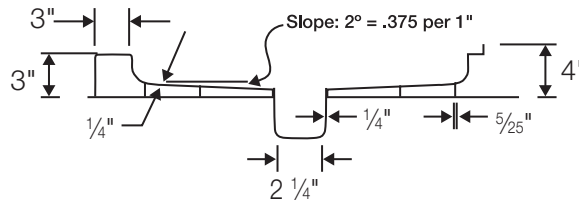

SAFLOR SINGLE THRESHOLD SHOWER BASE

Exterior Dimensions: 60 x 36 x 4

FEATURES

- Will not mold or mildew, no grout to clean
- Textured, slip-resistant surface
- Low 3" threshold
- No surface coating to chip or crack
- Available in White only
- Limited Lifetime – Residential
Limited 5-year – Commercial

Dimensions may vary \pm 1/4" inch.
Please check unit before installation.

*See terms and conditions for details.

COLOR OPTION

Standard Color	Code
White	WT

6036-1

Exterior Dimensions:
60 x 36 x 4 inches

FEATURES Dimensional Tolerance $\pm 1/4"$. Dimensions needed for site preparation should be measured from the unit. American Bath Group assumes no responsibility for preparatory work.

Model #	Item #	Drain	Pkg. Wt.
Saflor Shower Pan 6036-1	1366011	Center	71

DIMENSIONS

Specifications	inches
Width:	60
Depth:	36
Height: Overall / Net	4 / 3
Enclosure Opening	57 1/2
Skirt Height	3
Drain Rough-In (from Back Wall)	17
Drain Rough-In (from Side Wall)	30
Drain: Diameter / Clearance	3 / 2 1/4