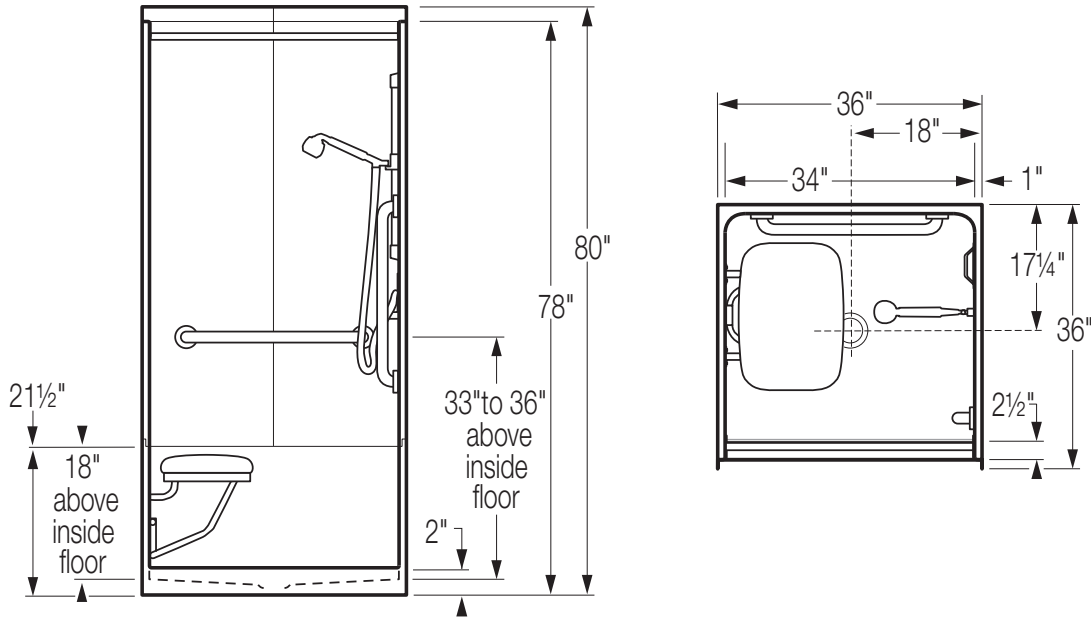

## SHOWER

Interior Dimensions: 34" W x 35" D x 78" H

Exterior Dimensions: 36" W x 36" D x 80" H

### 3 PC 36-34H

Interior Dimensions: 34" W x 35" D x 78" H

Exterior Dimensions: 36" W x 36" D x 80" H

**FEATURES** Dimensional Tolerance  $\pm \frac{1}{4}$ ". Dimensions needed for site preparation should be measured from the unit. American Bath Group assumes no responsibility for preparatory work.

#### DIMENSIONS

Specifications	inches
Width: Overall / Net	36 / 34
Depth: Overall / Net	36 / 35
Height: Overall / Net	80 / 78
Enclosure Opening	34
Threshold Height	2
Drain Rough-In (from Back Wall)	17 ¼
Drain Rough-In (from Side Wall)	18
Drain: Diameter / Clearance	2

#### FRAMING DIMENSIONS inches

Type	D Depth	W Width	H Height	A	B	C
Alcove	36 ¼	36 ¼	-	Box Out	18	17 ¼