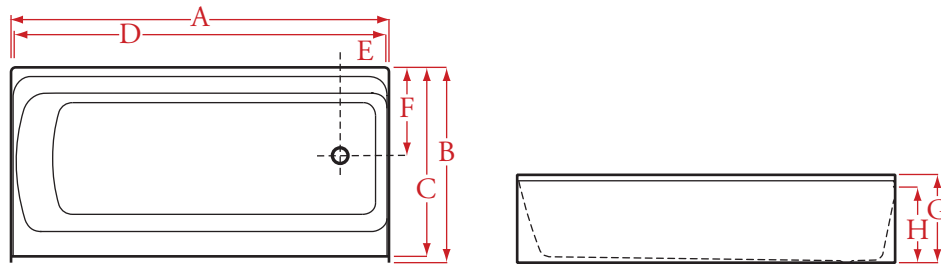

Tub/Shower Wall System

3PC Shower Wall

Model	A	B	C	D
3160WS	60"	26"	26"	59"

Fiberglass Bath

Model	A	B	C	D	E	F	G	H
6012-3W	60"	31"	30"	59½"	8¼"	14"	15"	12½"

Product Information

The Florestone Wall System is shipped in two cartons. One contains the Back Wall and the other contains the two Side Walls. Before beginning installation, check for damage. Report damage to your supplier. **DO NOT INSTALL A DAMAGED UNIT.**

IMPORTANT: Sealant must be applied to the seam where the walls meet the tub and where the Side Walls and Back Wall interlock to avoid water damage.

Do not use abrasive or acid based materials on wall surface.