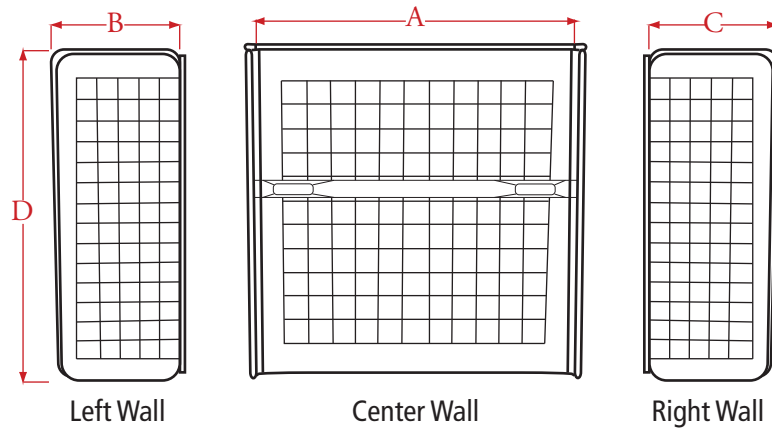

Tub/Shower Wall System

3PC Shower Wall

Model	A	B	C	D
3160WS	60"	26"	26"	59"

Fiberglass Bath

Model	A	B	C	D	E	F	G	H
6012-3W	60"	31"	30"	59½"	8¼"	14"	15"	12½"

Product Information

The Florestone Wall System is shipped in two cartons. One contains the Back Wall and the other contains the two Side Walls. Before beginning installation, check for damage. Report damage to your supplier. **DO NOT INSTALL A DAMAGED UNIT.**

IMPORTANT: Sealant must be applied to the seam where the walls meet the tub and where the Side Walls and Back Wall interlock to avoid water damage.

Do not use abrasive or acid based materials on wall surface.