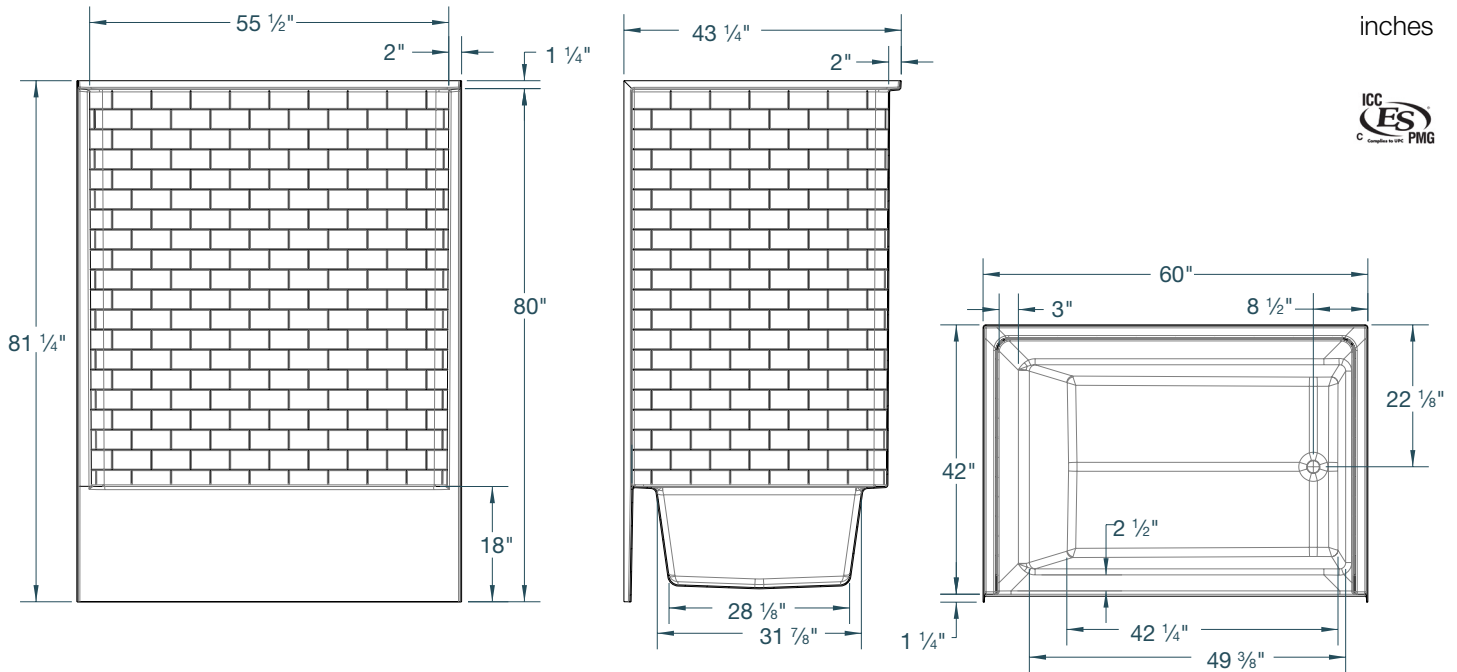

6042STT-3W-A

inches

TUB/SHOWERS

60 x 42 x 80 inches

FEATURES

- Tub-shower
- Subway tile finish
- Ergonomic backrest
- Slip-resistant textured bottom
- Left or right hand drain
- Partial reinforcement to accommodate standard grab bar locations
- AcrylX™ applied acrylic surface
- Lifetime limited warranty

60 x 42 x 80
inches

FEATURES Dimensional Tolerance $\pm 1/4"$. Dimensions needed for site preparation should be measured from the unit. American Bath Group assumes no responsibility for preparatory work.

Model #	Material	Wall Finish	Drain	Net Wt.	Pkg. Wt.
Tub-Shower #6042STT-3W-A	AcrylX™	Subway Tile	LH or RH	167	172

DIMENSIONS

Specifications	inches
Width: Overall / Net	60
Depth: Overall / Net	42 / 43 1/4
Height: Overall / Net	81 1/4 / 80
Enclosure Opening	55 1/2
Skirt Height	18
Drain Rough-In (from Back Wall)	22 1/8
Drain Rough-In (from Side Wall)	2 1/8
Drain: Diameter / Clearance	2 / 3/4