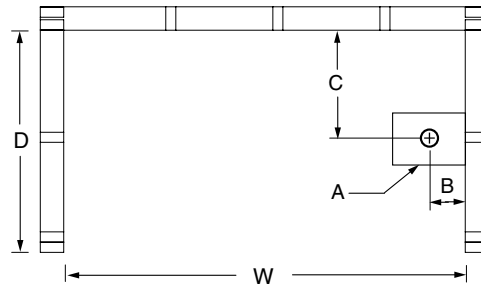

FRAMING DIMENSIONS inches

Type	D Depth	W Width	H Height	A	B	C
Alcove	43 1/2	60 1/8	-	Box Out	2 1/8	22 1/8

SUMP DATA

Top of Drain to Bottom of Overflow	Capacity to Overflow gal	Min. Operating Capacity gal	WIDTH @ centerline		DEPTH @ centerline	
			Top	Bottom	Top	Bottom
12 5/8	67	-	49 3/8	42 1/4	31 7/8	28 1/8

Rev. 05.30.23