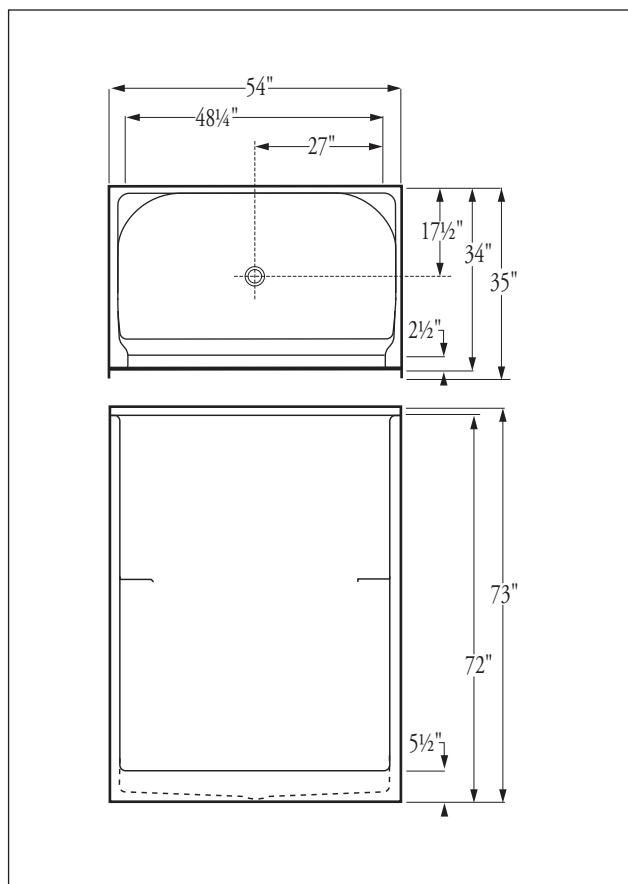

**Florestone
Model 54-3W
Fiberglass Shower**

54" x 35" x 73"
Weight: 108 lbs.

**Architect's
Specifications**

Furnish and install one piece shower unit Model 54-3W as manufactured by Florestone Products Company. Unit to be manufactured of gel-coated fiberglass meeting Class C Flame Retardance and to be supplied with slip-resistant floor laminated for extra rigidity. Color will be white (unless otherwise specified).

Unit to be supplied with 2" PNC non-caulk drain.

Standard Color: White

**Dimensions may vary \pm 1/4" inch.
Please check unit before installation.**

Optional Colors

Colors matching most major manufacturers' colors are available.