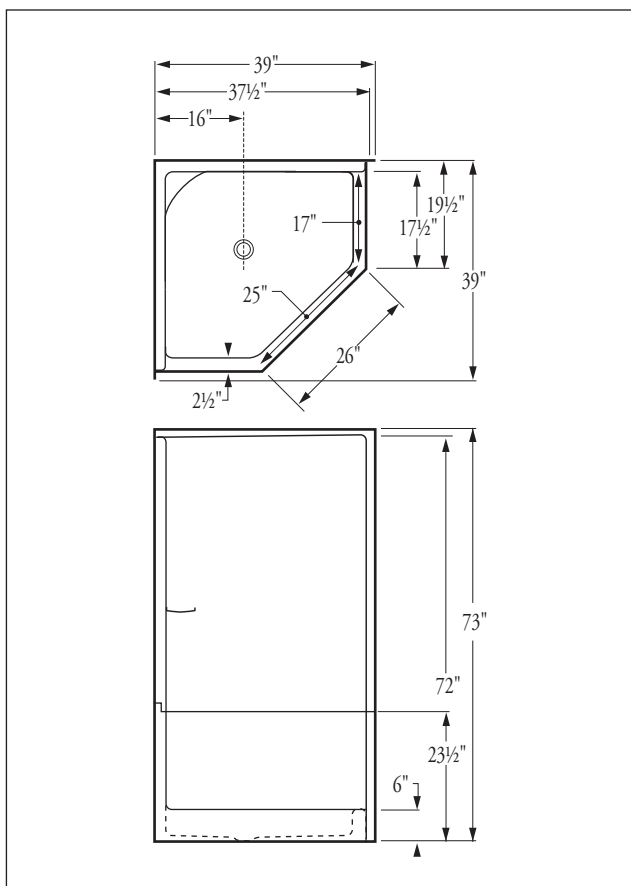

Florestone Model 2PC-38-NEO Fiberglass Shower

37½" x 37½" x 73"

Weight: 110 lbs.

Architect's Specifications

Furnish and install two piece shower unit Model 2PC-38-NEO as manufactured by Florestone Products Co. Unit to be manufactured of gel-coated fiberglass meeting Class C Flame Retardance. Unit to be supplied with slip-resistant floor laminated for extra rigidity. Color will be white (unless otherwise specified). Unit to be supplied with 2" PNC non-caulk drain.

Standard Color: White.

**Dimensions may vary \pm ¼" inch.
Please check unit before installation.**

Optional Colors

Colors matching most major manufacturers' colors are available.

Standards

I.A.P.M.O. Listed