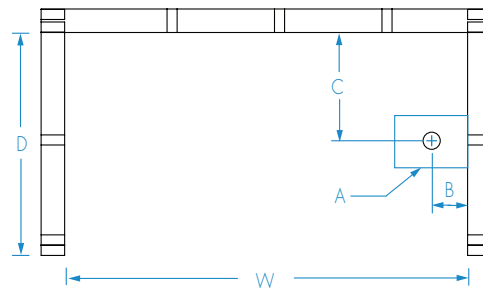

TS6032-3W

60 x 31 1/2 x 73 inches
inches

FEATURES Dimensional Tolerance $\pm 1/4"$. Dimensions needed for site preparation should be measured from the unit. American Bath Group assumes no responsibility for preparatory work.

Model #	Material	Wall Finish	Drain	Net Wt.	Pkg. Wt.
Tub-Shower #TS6032-3W	AcrylX™	Smooth	LH or RH	135	139

DIMENSIONS

Specifications	inches
Width: Overall / Net	60 / 56 1/2
Depth: Overall / Net	32 3/4 / 31 1/2
Height: Overall / Net	74 1/4 / 73
Enclosure Opening	56 1/2
Skirt Height	16
Drain Rough-In (from Back Wall)	16 3/4
Drain Rough-In (from Side Wall)	2 3/4
Drain: Diameter / Clearance	2 / 1

FRAMING DIMENSIONS inches

Type	D Depth	W Width	H Height	A	B	C
Alcove	33	60 1/8	-	Box Out	2 3/4	16 3/4

SUMP DATA

Top of Drain to Bottom of Overflow	Capacity to Overflow gal	Min. Operating Capacity gal	WIDTH @ centerline		DEPTH @ centerline	
			Top	Bottom	Top	Bottom
10 5/8	37.1	-	50 7/8	44 7/16	20 7/8	17 3/8