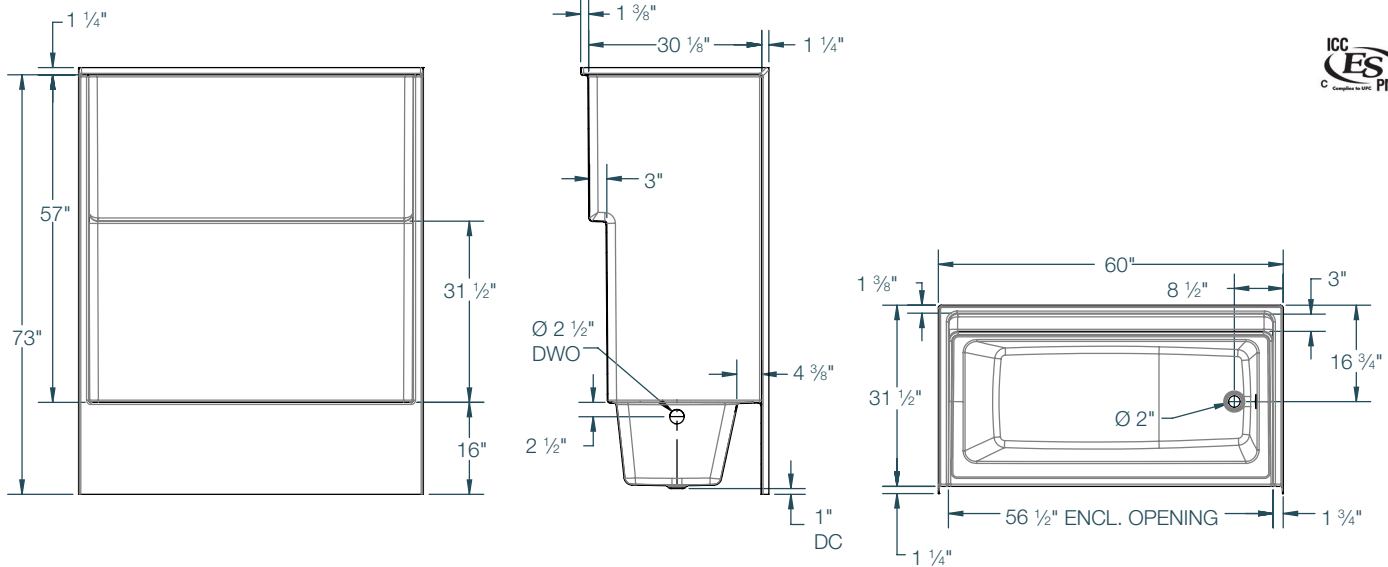

TS6032-3W

inches

TUB/SHOWERS

60 x 31 1/2 x 73 inches

FEATURES

- Tub-shower
- Smooth wall finish
- Ergonomic backrest
- Molded toiletry shelf
- Slip-resistant textured bottom
- Left or right hand drain
- AcrylX™ applied acrylic surface
- Lifetime limited warranty

TS6032-3W

60 x 31 1/2 x 73 inches
inches

FEATURES Dimensional Tolerance $\pm 1/4"$. Dimensions needed for site preparation should be measured from the unit. American Bath Group assumes no responsibility for preparatory work.

Model #	Material	Wall Finish	Drain	Net Wt.	Pkg. Wt.
Tub-Shower #TS6032-3W	AcrylX™	Smooth	LH or RH	135	139

DIMENSIONS

Specifications	inches
Width: Overall / Net	60 / 56 1/2
Depth: Overall / Net	32 3/4 / 31 1/2
Height: Overall / Net	74 1/4 / 73
Enclosure Opening	56 1/2
Skirt Height	16
Drain Rough-In (from Back Wall)	16 3/4
Drain Rough-In (from Side Wall)	2 3/4
Drain: Diameter / Clearance	2 / 1