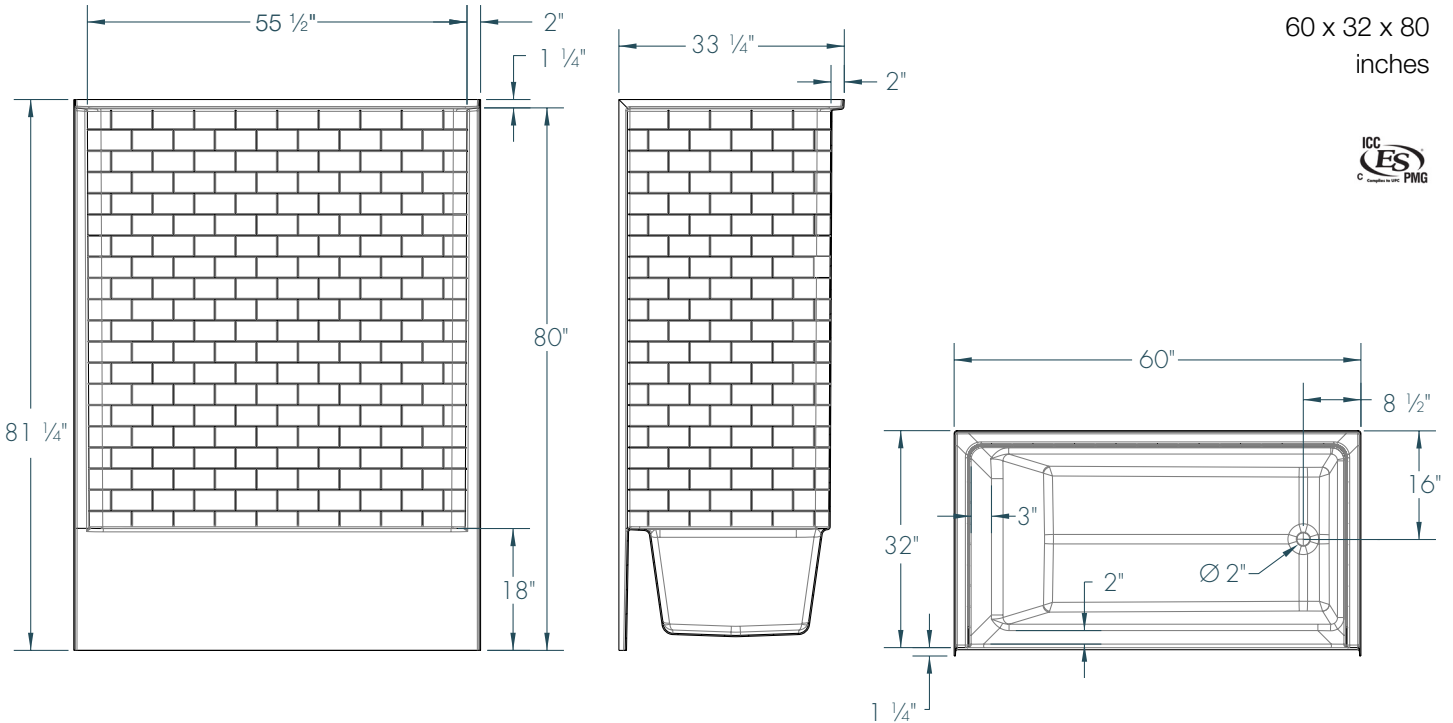

6032STT-3W-A

inches

TUB/SHOWERS

60 x 32 x 80 inches

FEATURES

- Tub-shower
- Subway tile finish
- Ergonomic backrest
- Slip-resistant textured bottom
- Left or right hand drain
- Partial reinforcement to accommodate standard grab bar locations
- AcrylX™ applied acrylic surface
- Lifetime limited warranty

6032STT-3W-A

60 x 32 x 80
inches

FEATURES Dimensional Tolerance $\pm 1/4"$. Dimensions needed for site preparation should be measured from the unit. American Bath Group assumes no responsibility for preparatory work.

Model #	Material	Wall Finish	Drain	Net Wt.	Pkg. Wt.
Tub-Shower #6032STT-3W-A	AcrylX™	Subway Tile	LH or RH	137	142

DIMENSIONS

Specifications	inches
Width: Overall / Net	60
Depth: Overall / Net	32 / 33 1/4
Height: Overall / Net	81 1/4 / 80
Enclosure Opening	55 1/2
Skirt Height	18
Drain Rough-In (from Back Wall)	16
Drain Rough-In (from Side Wall)	2 1/8
Drain: Diameter / Clearance	2 / 3/4