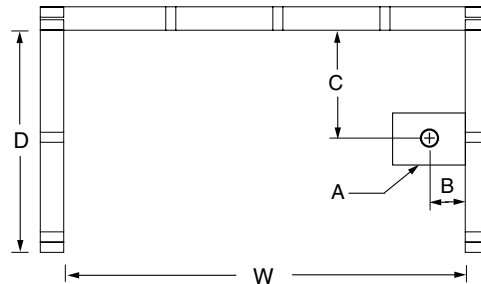

FRAMING DIMENSIONS inches

Type	D Depth	W Width	H Height	A	B	C
Alcove	33 1/2	60 1/8	-	Box Out	2 1/8	16

SUMP DATA

Top of Drain to Bottom of Overflow	Capacity to Overflow gal	Min. Operating Capacity gal	WIDTH @ centerline		DEPTH @ centerline	
			Top	Bottom	Top	Bottom
12 5/8	52	-	49 3/8	42 1/4	25 1/8	21 3/8

Rev. 05.30.23