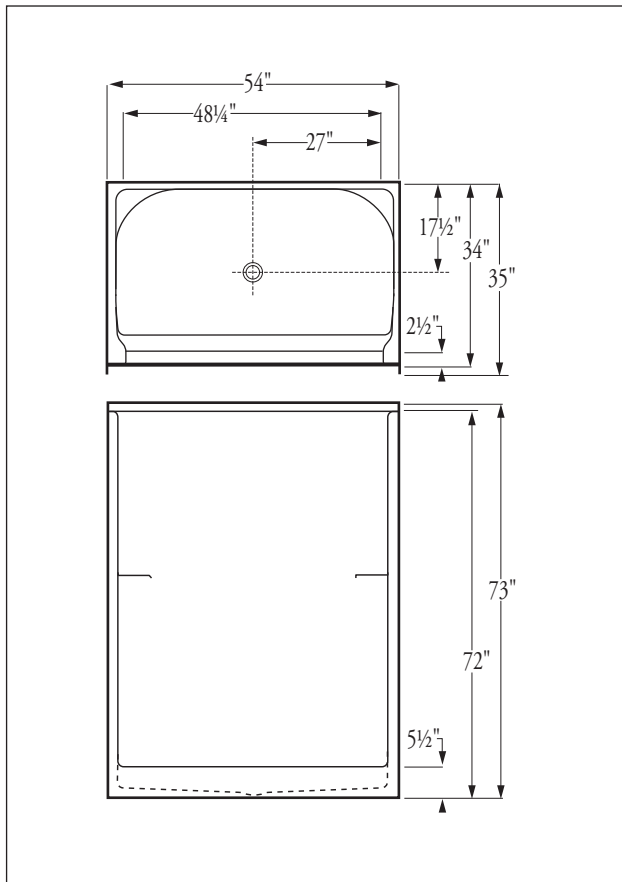

**Florestone
Model 54-3W
Fiberglass Shower**

54" x 35" x 73"
Weight: 108 lbs.

**Architect's
Specifications**

Furnish and install one piece shower unit Model 54-3W as manufactured by Florestone Products Company. Unit to be manufactured of gel-coated fiberglass meeting Class C Flame Retardance and to be supplied with slip-resistant floor laminated for extra rigidity. Color will be white (unless otherwise specified).

Unit to be supplied with 2" PNC non-caulk drain.

Standard Color: White

**Dimensions may vary \pm 1/4" inch.
Please check unit before installation.**

Optional Colors

Colors matching most major manufacturers' colors are available.