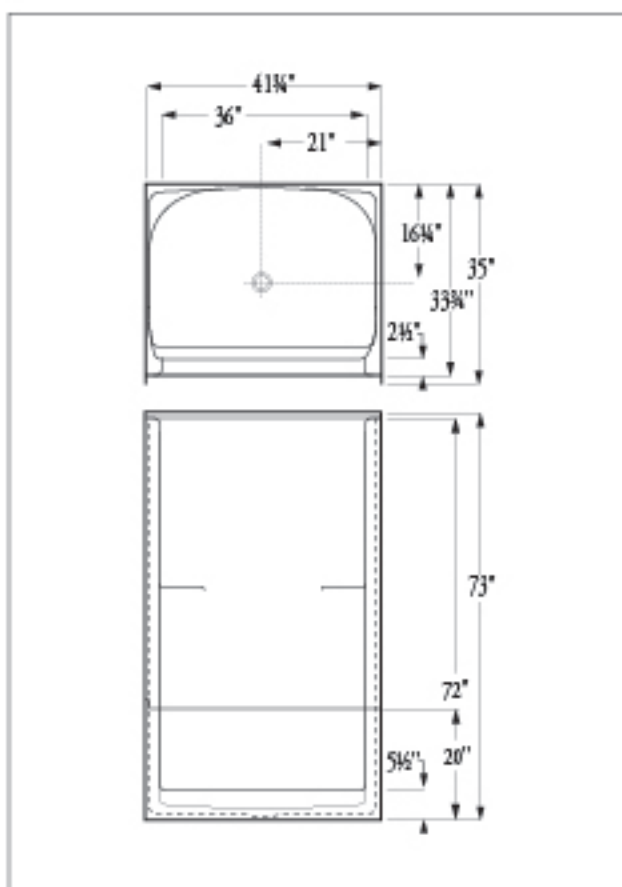

Standards:

I.A.P.M.O. Listed
File 0687
ANSI-Z-124.2

FLORESTONE PRODUCTS CO., INC.

2851 Falcon Drive • Madera, CA 93637

T. 559.661.4171 • T. 800.446.8827

F. 559.661.2070 • florestone.com