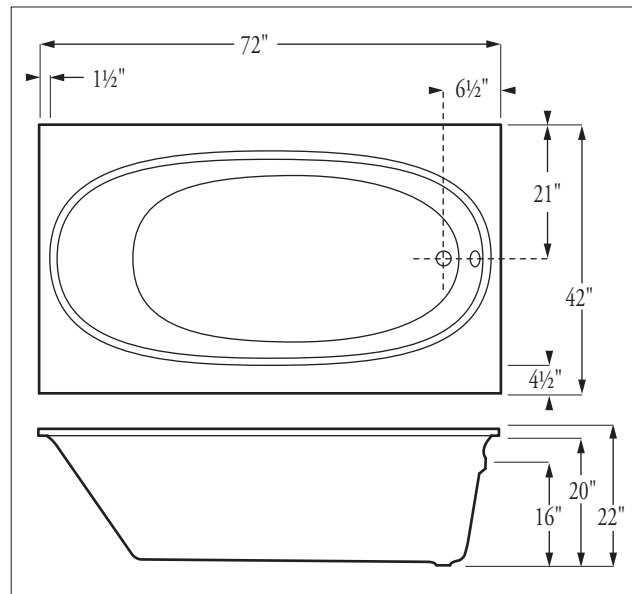

**Florestone
Model 7242
Reyna Island
Fiberglass Custom Bath**

72" x 42" x 21"
Weight: 116 lbs.
Capacity: 65 gallons

**Architect's
Specifications**

Furnish and install bath unit Model 7242 as manufactured by Florestone Products Co. Unit to be manufactured of gel-coated fiberglass meeting Class C Flame Retardance. Unit to be supplied with laminated floor for extra rigidity.

Fiberglass Colors

Standard color: White

For availability of special order colors, see Colors and Options.

**Dimensions may vary \pm 1/4" inch.
Please check unit before installation.**

**Place bath in a bed of mortar or plaster
for warranty compliance.**